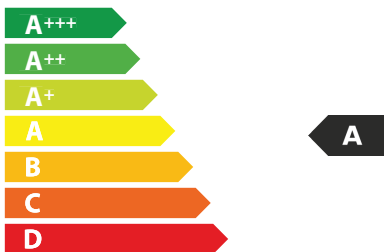

30
kWh/annum

A B C D E F G

A B C D E F G

A B C D E F G

66 dB

ENERG

енергия · ενέργεια
ENERGI

FABER

305.0567.012
P2020

30
kWh/yıl

A circular icon containing a stylized three-leaf plant or water droplet symbol.

A **B** CDEFG

A simple line-art icon of an incandescent light bulb.

A BCDEFG

An icon showing a horizontal pipe with a mesh filter and three water droplets falling from it.

ABCDE **F** G

An icon of a speaker with sound waves emanating from it.

66 dB

65/2014

ЕНЕРГО
ЕФЕКТИВНІСТЬ

FABER

305.0567.012
P2020

30