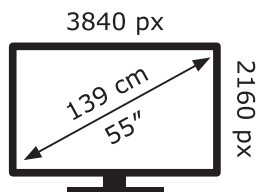

ENERG ⚡

LG Electronics

55QNED7S3QA

77 kWh/1000h

ABCDEF**G**

126 kWh/1000h

2019/2013