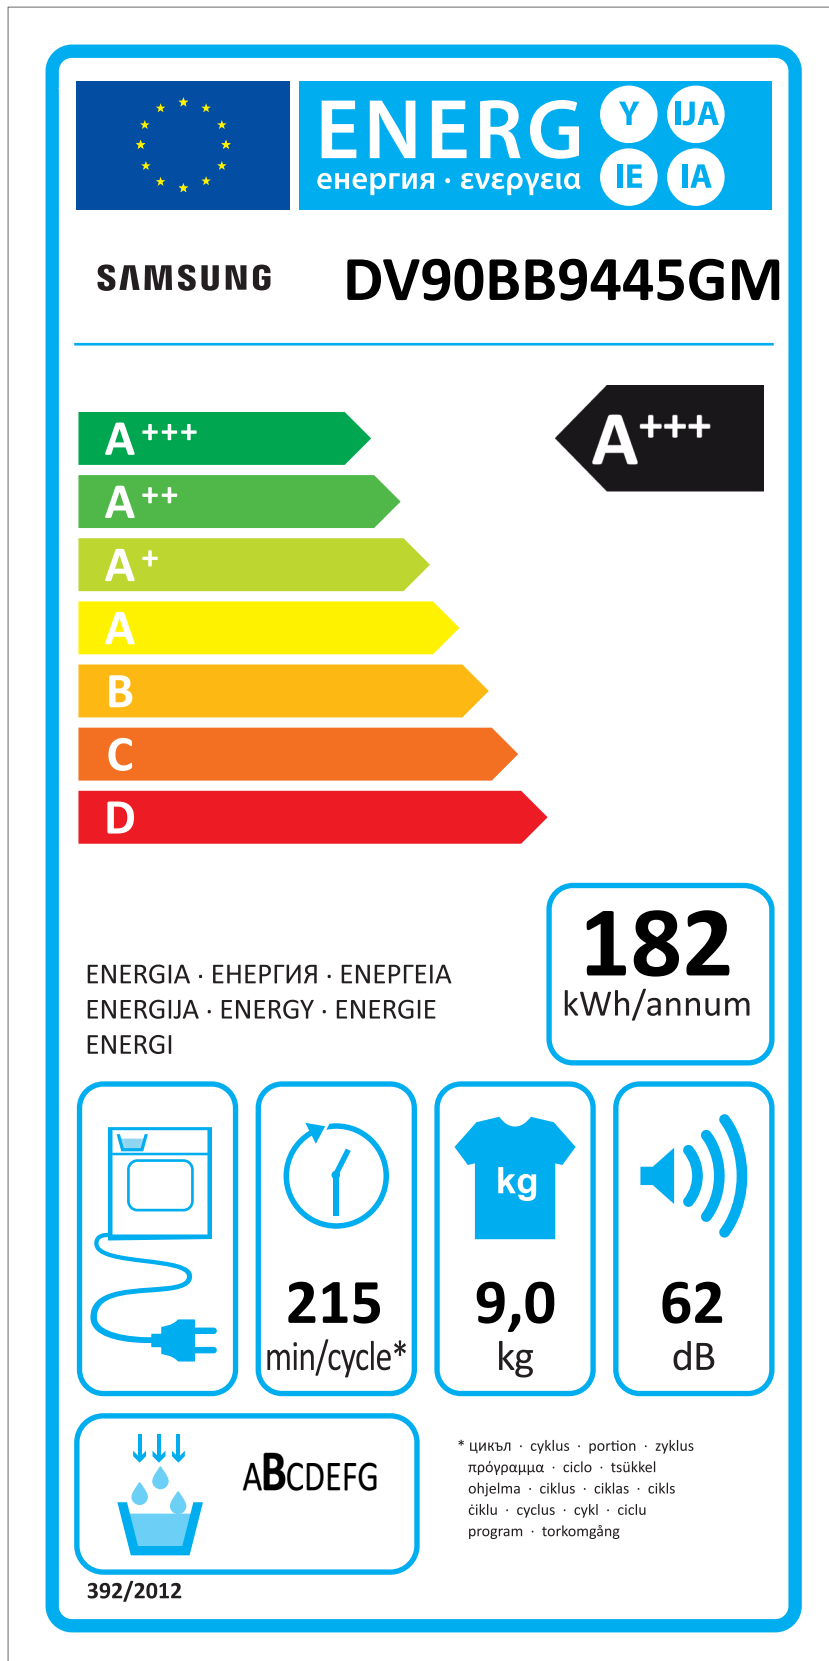

ERP LABEL ENERGY (DRYER CONDENSER TYPE)

CODE : DC68-03225C
Size : 110 x 220 (mm)
Material : ART