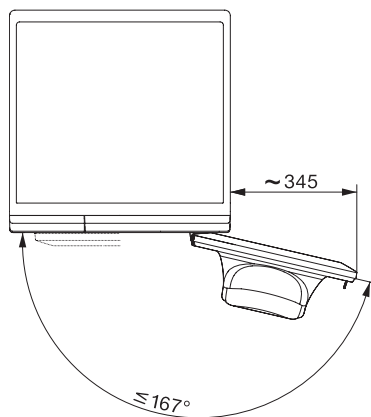

WCA030 WCS Active

Práčka s predným plnením W1:

Pre 1–7 kg bielizne s osvedčenou kvalitou Miele za atraktívnu cenu.

W1 installation drawing, slanted facia or straight facia, measures in mm

W1 drawing, slanted facia or straight facia, measures in mm

W1 drawing, slanted facia or straight facia, measures in mm

W1 drawing, slanted facia or straight facia, measures in mm