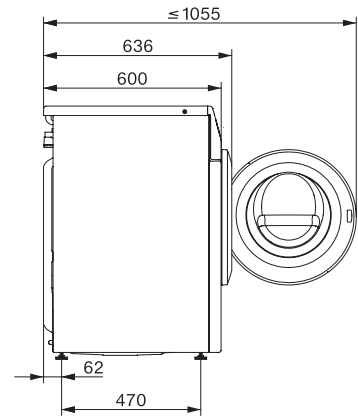

WCA030 WCS Active

Práčka s predným plnením W1:

Pre 1–7 kg bielizne s osvedčenou kvalitou Miele za atraktívnu cenu.

W1 installation drawing, slanted facia or straight facia, measures in mm

W1 drawing, slanted facia or straight facia, measures in mm

W1 drawing, slanted facia or straight facia, measures in mm

W1 drawing, slanted facia or straight facia, measures in mm