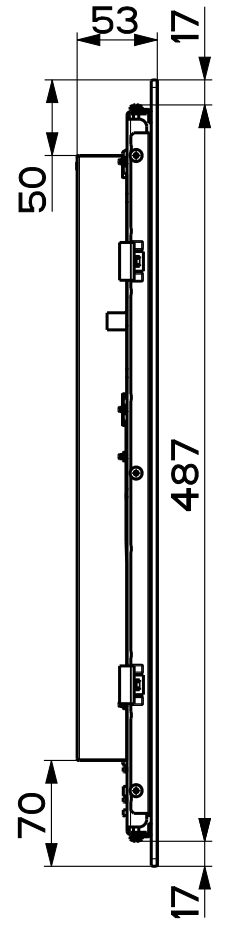

Created by **Ragni, Fabrizio**

Denomination

**DIM. DRW IND B4 900x520**

Lang **EN**   Sheet **1/2**

Modif.by

Approved by **Bellucci, Daniele**

Approval date **18-Sep-2020**

Doc. status **Released**

Drawing N.  
**108001\_743**

Rev  
**01**

Created by <b>Ragni, Fabrizio</b>	
Denomination <b>DIM. DRW IND B4 900x520</b>	
Lang <b>EN</b>	Sheet <b>2/2</b>
Modif.by <b>Ragni, Fabrizio</b>	
Approved by <b>Bellucci, Daniele</b>	
Approval date <b>18-Sep-2020</b>	
Doc. status <b>Released</b>	
Drawing N. <b>108001_743</b>	Rev <b>01</b>