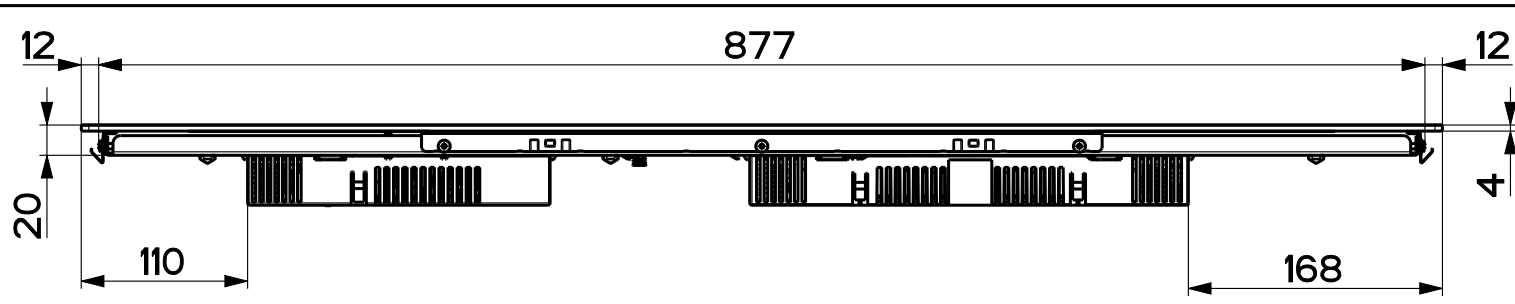

Created by **Ragni, Fabrizio**

Denomination

**DIM. DRW IND B4 900x520**

Lang **EN**   Sheet **1/2**

Modif.by

Approved by **Bellucci, Daniele**

Approval date **18-Sep-2020**

Doc. status **Released**

Drawing N.  
**108001\_743**

Rev  
**01**

Created by <b>Ragni, Fabrizio</b>	
Denomination <b>DIM. DRW IND B4 900x520</b>	
Lang <b>EN</b>	Sheet <b>2/2</b>
Modif.by <b>Ragni, Fabrizio</b>	
Approved by <b>Bellucci, Daniele</b>	
Approval date <b>18-Sep-2020</b>	
Doc. status <b>Released</b>	
Drawing N. <b>108001_743</b>	Rev <b>01</b>