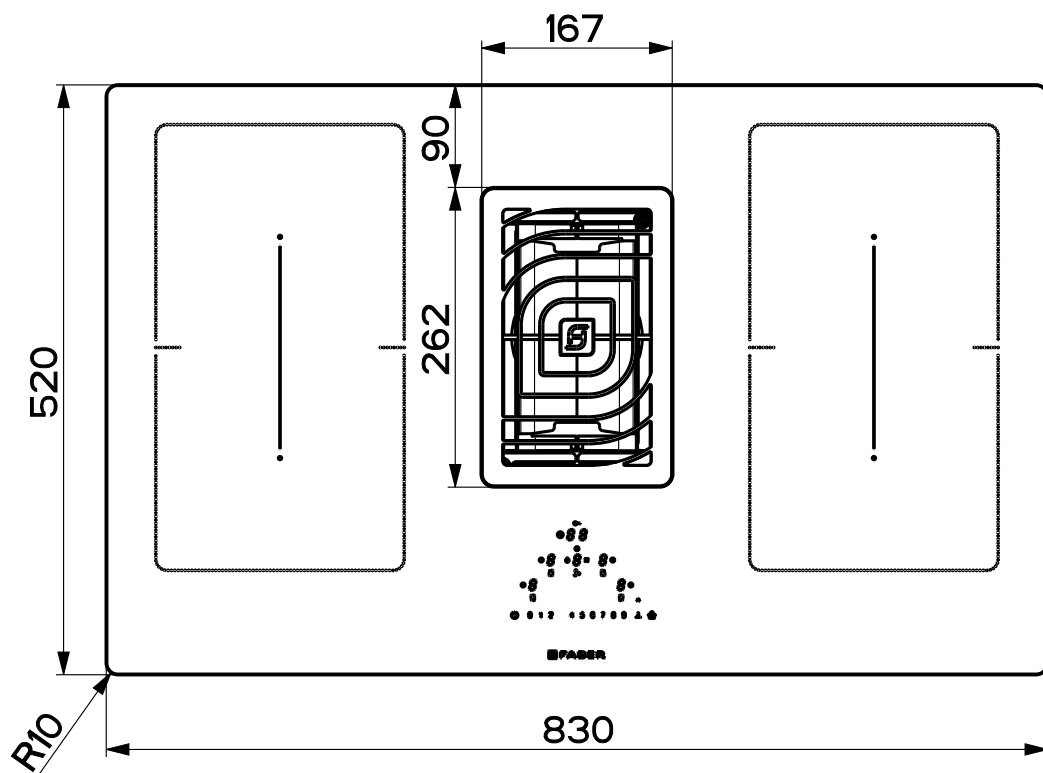

Created by **Bellucci, Daniele**

Denomination
DIMENSIONAL DRAWING FB B4

Lang **EN**  Sheet **1/2**

Modif.by

Approved by **Bellucci, Daniele**

Approval date **08-Nov-2019**

Doc. status **Released**

Drawing N.
340006_872 Rev
01

Created by Bellucci, Daniele	
Denomination DIMENSIONAL DRAWING FB B4	
Lang EN 	Sheet 2/2
Modif.by	
Approved by Bellucci, Daniele	
Approval date 08-Nov-2019	
Doc. status Released	
Drawing N. 340006_872	Rev 01