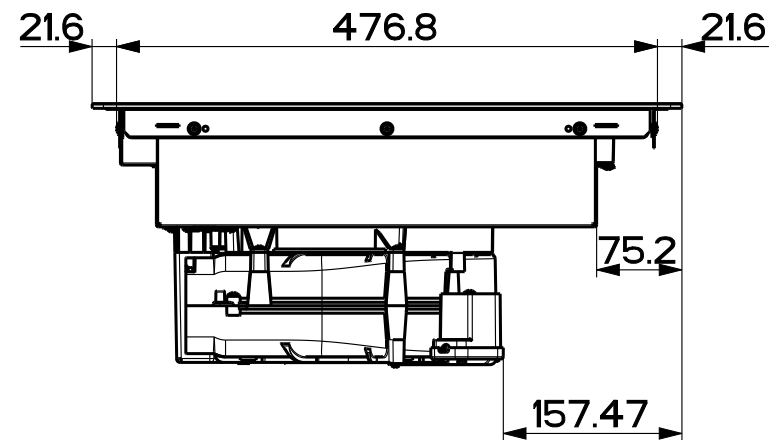

Created by **Bellucci, Daniele**

Denomination
DIMENSIONAL DRAWING FB B4

Lang **EN**  Sheet **1/2**

Modif.by

Approved by **Bellucci, Daniele**

Approval date **08-Nov-2019**

Doc. status **Released**

Drawing N.
340006_872 Rev
01

Created by Bellucci, Daniele	
Denomination DIMENSIONAL DRAWING FB B4	
Lang EN 	Sheet 2/2
Modif.by	
Approved by Bellucci, Daniele	
Approval date 08-Nov-2019	
Doc. status Released	
Drawing N. 340006_872	Rev 01