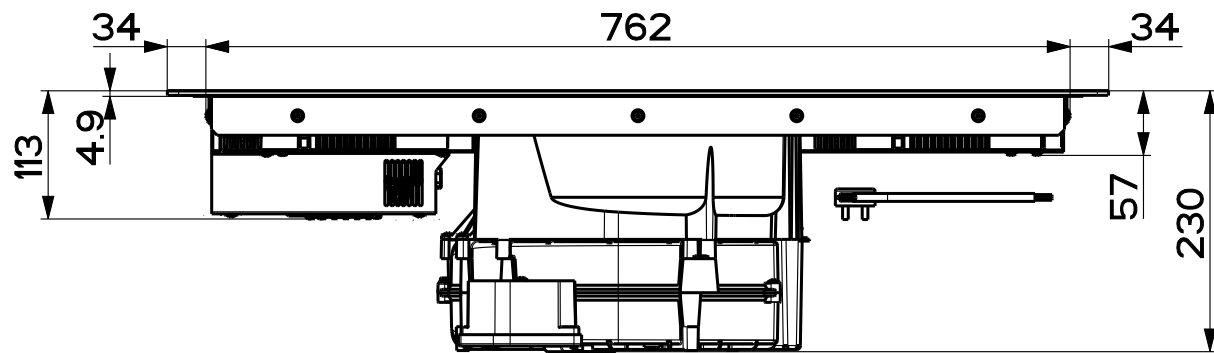

Created by **Bellucci, Daniele**

Denomination
DIMENSIONAL DRAWING FB B4

Lang **EN**  Sheet **1/2**

Modif.by

Approved by **Bellucci, Daniele**

Approval date **08-Nov-2019**

Doc. status **Released**

Drawing N.
340006_872 Rev
01

Created by Bellucci, Daniele	
Denomination DIMENSIONAL DRAWING FB B4	
Lang EN 	Sheet 2/2
Modif.by	
Approved by Bellucci, Daniele	
Approval date 08-Nov-2019	
Doc. status Released	
Drawing N. 340006_872	Rev 01