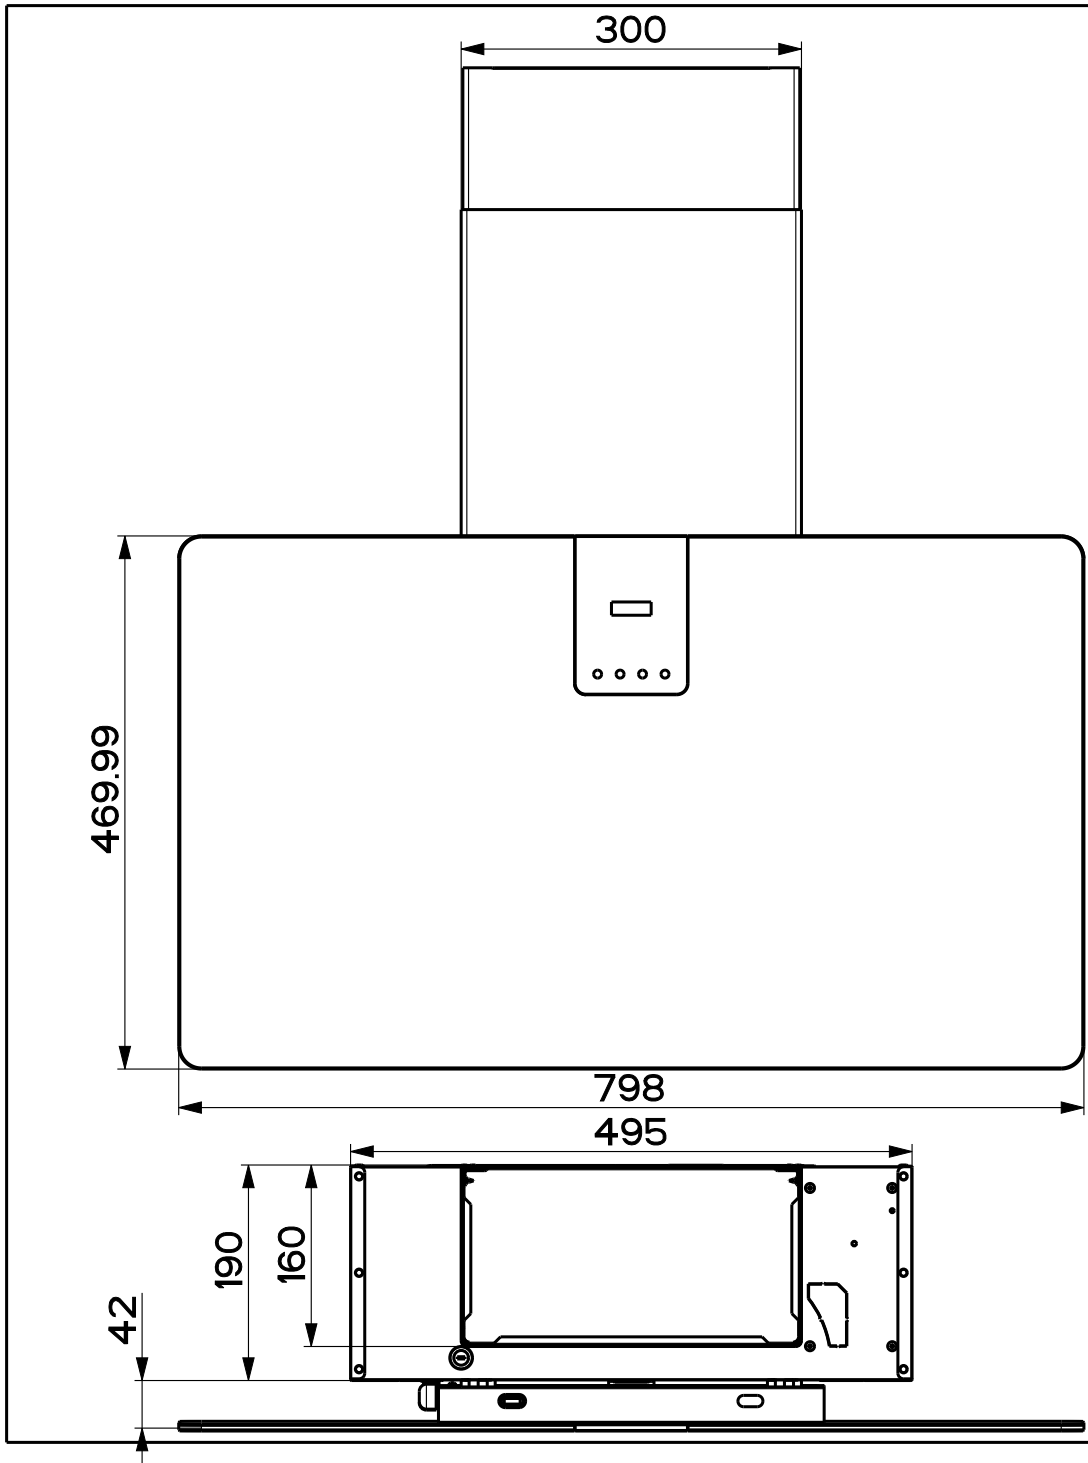

Created by <b>Latini, Francesco</b>	
Denomination <b>DIMENSIONAL DRAWING FENIX A330 F330</b>	
Lang <b>EN</b> 	Sheet <b>1/2</b>
Modif.by	
Approved by	
Approval date	
Doc. status	
Drawing N. <b>330040_866</b>	Rev <b>01</b>

**DRAFT 20-NOV-2019 18:02**

Created by <b>Latini, Francesco</b>	
Denomination <b>DIMENSIONAL DRAWING FENIX A330 F330</b>	
Lang <b>EN</b>	Sheet <b>2/2</b>
Modif.by	
Approved by	
Approval date	
Doc. status	
Drawing N. <b>330040_866</b>	Rev <b>01</b>