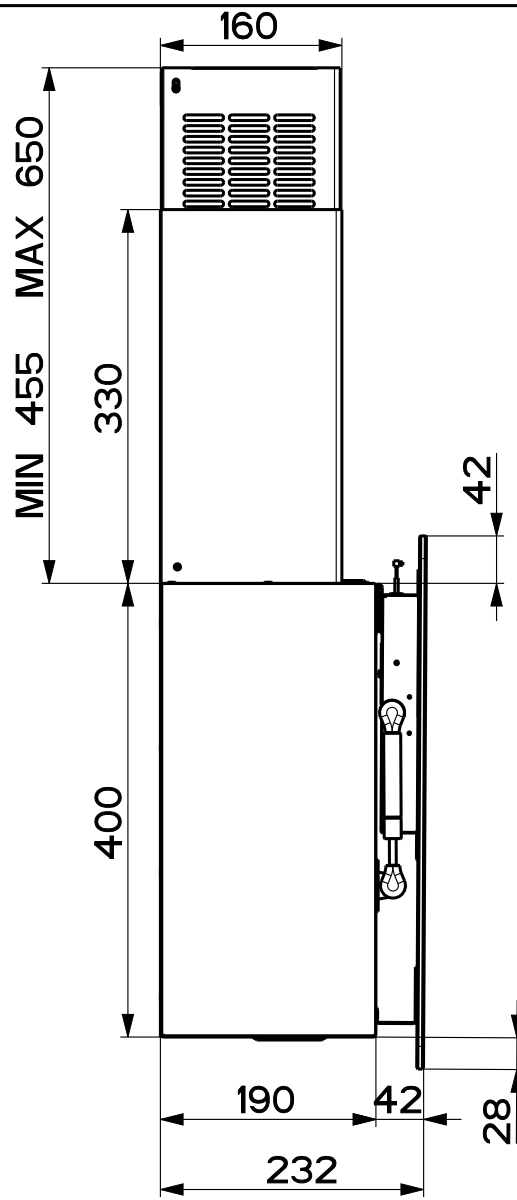

Created by <b>Latini, Francesco</b>	
Denomination <b>DIMENSIONAL DRAWING FENIX A330 F330</b>	
Lang <b>EN</b> 	Sheet <b>1/2</b>
Modif.by	
Approved by	
Approval date	
Doc. status	
Drawing N. <b>330040_866</b>	Rev <b>01</b>

**DRAFT 20-NOV-2019 18:02**

Created by <b>Latini, Francesco</b>	
Denomination <b>DIMENSIONAL DRAWING FENIX A330 F330</b>	
Lang <b>EN</b>	Sheet <b>2/2</b>
Modif.by	
Approved by	
Approval date	
Doc. status	
Drawing N. <b>330040_866</b>	Rev <b>01</b>